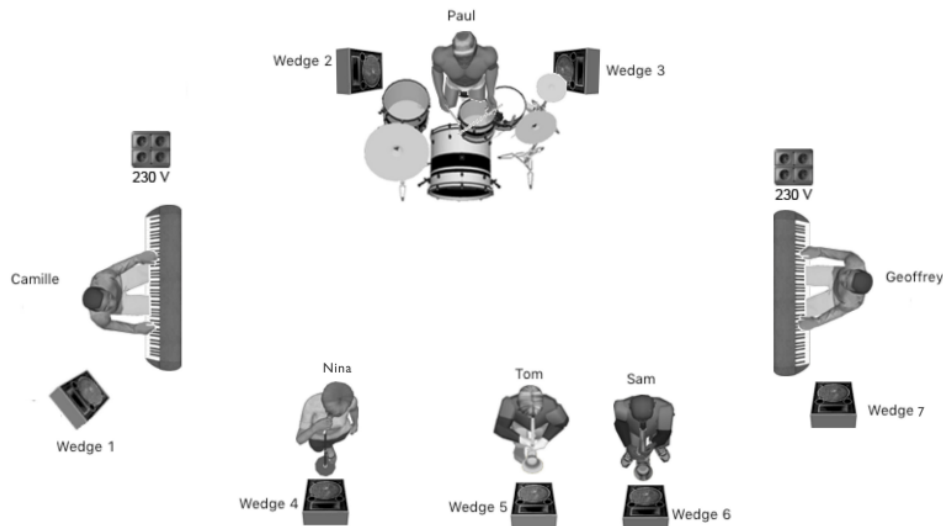

Monitoring

We like to use 7 monitors (6 channels). Thanks for contacting us if this is not possible.

Stageplot

Backline

Please contact us about the possibilities. If you can provide anything from this list we would love to use it.

- 2 chairs
- drumkit
- 1 Fender Rhodes Mark1 or 2 suitcase/stage
- 1 guitar amp for the Fender Rhodes:
  - Jazz chorus 120 or
  - Twin reverb

Contact

Production: tom@art-spot.be (Tom Heynssens)

Management: lawrence@art-spot.be (Lawrence Van Den Eede)

Band Contact: camalban@gmail.com (Camille-Alban Spreng)

Tel.: +32 483 08 34 64

Techniek: driesvanende@telenet.be (Dries Van Ende)

Tel.: +32 497 15 46 75